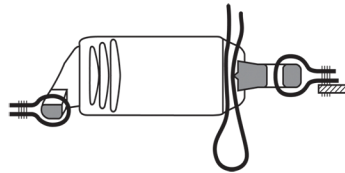

# Cyberian CL

The Cyberian CL brings a paradigm shift in CordLoc operation introducing “pull to loosen, pull to tighten” technology for tethered CordLoc applications. Pull cord to tighten as normal; pull webbing attached to flair slot to loosen.

All dimensions in mm.