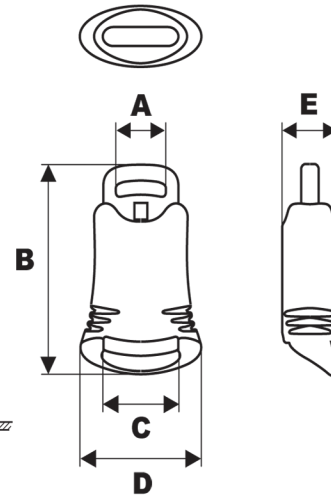

# Cyberian CL

The Cyberian CL brings a paradigm shift in CordLoc operation introducing “pull to loosen, pull to tighten” technology for tethered CordLoc applications. Pull cord to tighten as normal; pull webbing attached to flair slot to loosen.

INDUSTRY  
AWARD 08

Material      Color      A      B      C      D      E

Cyberian CL

350-8000

A/S      B      8.0      30.9      12.0      20.0      8.6

Cyberian CL Small

350-8200

A/S      B      6.0      23.8      9.8      16.0      7.4

All dimensions in mm.